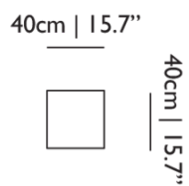

Detailing

The Umbrella Squid Pillow is made from butter-soft velvet. The insert is sold separately.

Colours

Blue

Umbrella Squid Pillow / Pillowcase square

Dimensions

Product

WIDTH 36cm | 14.2"
HEIGHT 36cm | 14.2"
DEPTH 2cm | 0.8"
WEIGHT NETTO 0.2kg |
0.44lbs

Packaging

WIDTH 14cm | 5.5"
HEIGHT 3cm | 1.2"
CUBAGE 0m³ | 0.06ft³
LENGTH 40cm | 15.7"
WEIGHT 0.5kg | 1.1lbs

Technical

MATERIAL

Printed Velour
